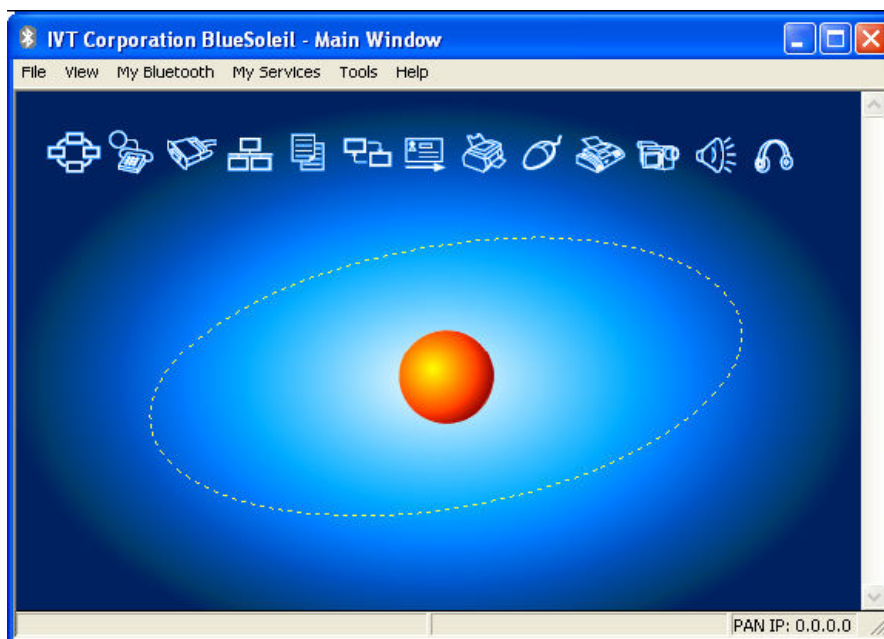

Starting to use the IVT BlueSoleil Software

Conecte el adaptador USB Bluetooth a su ordenador.
Y ejecute el programa BLUESOLEIL.

* Please insert a Bluetooth device.

En esta pantalla le pedirá que le de un nombre a su dispositivo Bluetooth para identificarlo.