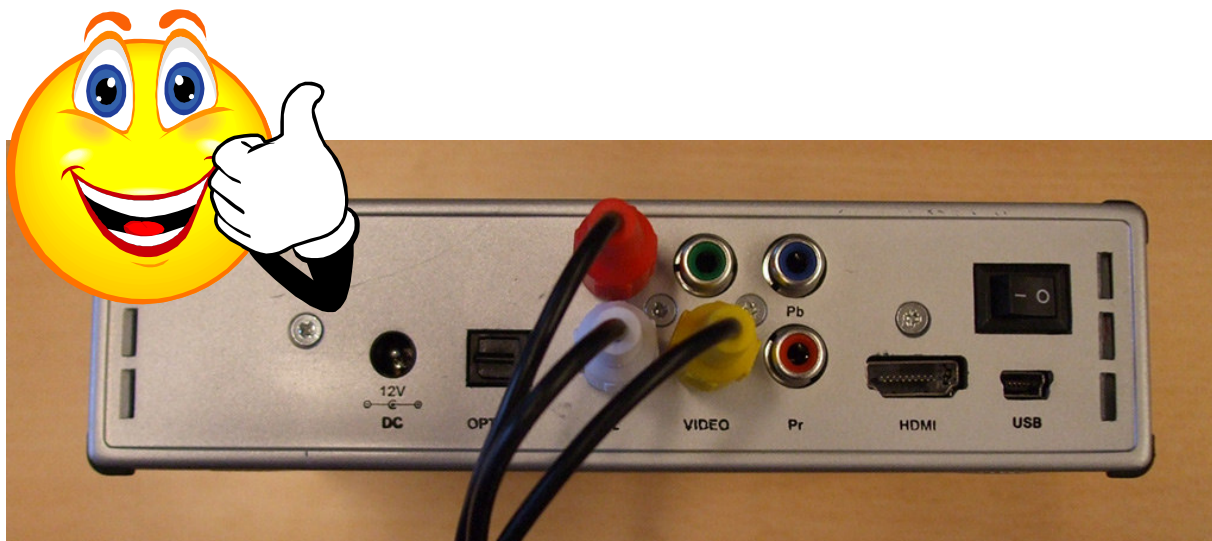

How to connect a composite AV cable to the Conceptronic CM3H

---

[ RIGHT ]

[ WRONG ]