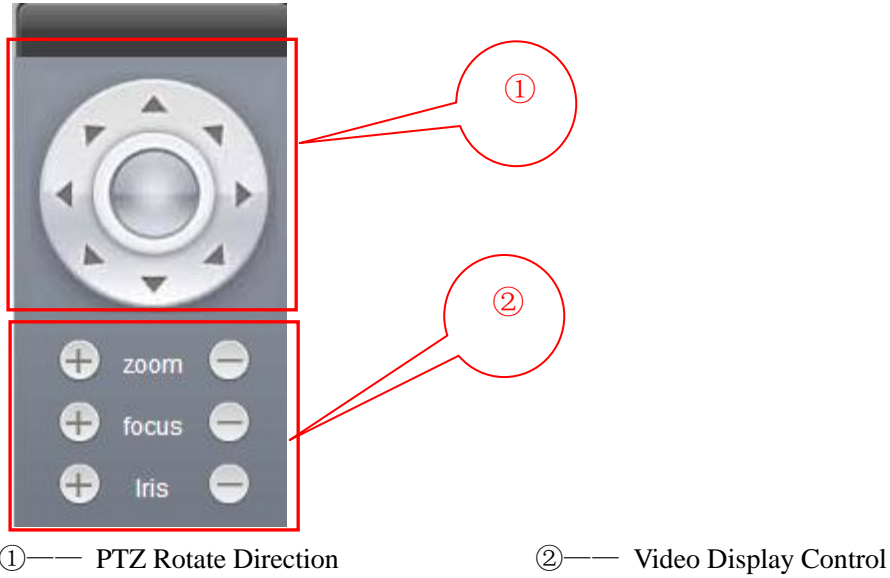

Main Stream video play as below:

Apple Browser Introduction

- ①—Monitoring Channel
- ③—Channel Playback Control

- ②— Monitoring Window Switch
- ④— PTZ Control

3.1 Monitoring Channel

Click  to get main stream video, control key displays as ;

Click  to get sub-stream video, control key displays as ;

3.2 Monitoring Window Switch

Single to multi-screen preview switch

3.3 Channel Playback Control

— Click full channel playback to get main stream or sub-stream video.

— Double-click full playback to shut down main stream or sub-stream video.

3.4 PTZ Control

Notes: User should set PTZ protocols first before using.

3.4.1 PTZ Rotate Direction

PTZ rotation: eight directions supported, up,down, left, right, upper left, upper right, lower left, lower right respectively.

3.4.2 Video Display Control

Zoom Control: mainly for PTZ camera, to enlarge or reduce the video;

Change Focus: mainly for PTZ camera, to enlarge or reduce the video the focus;

Change Aperture: mainly for PTZ camera, to enlarge or reduce the video the aperture.