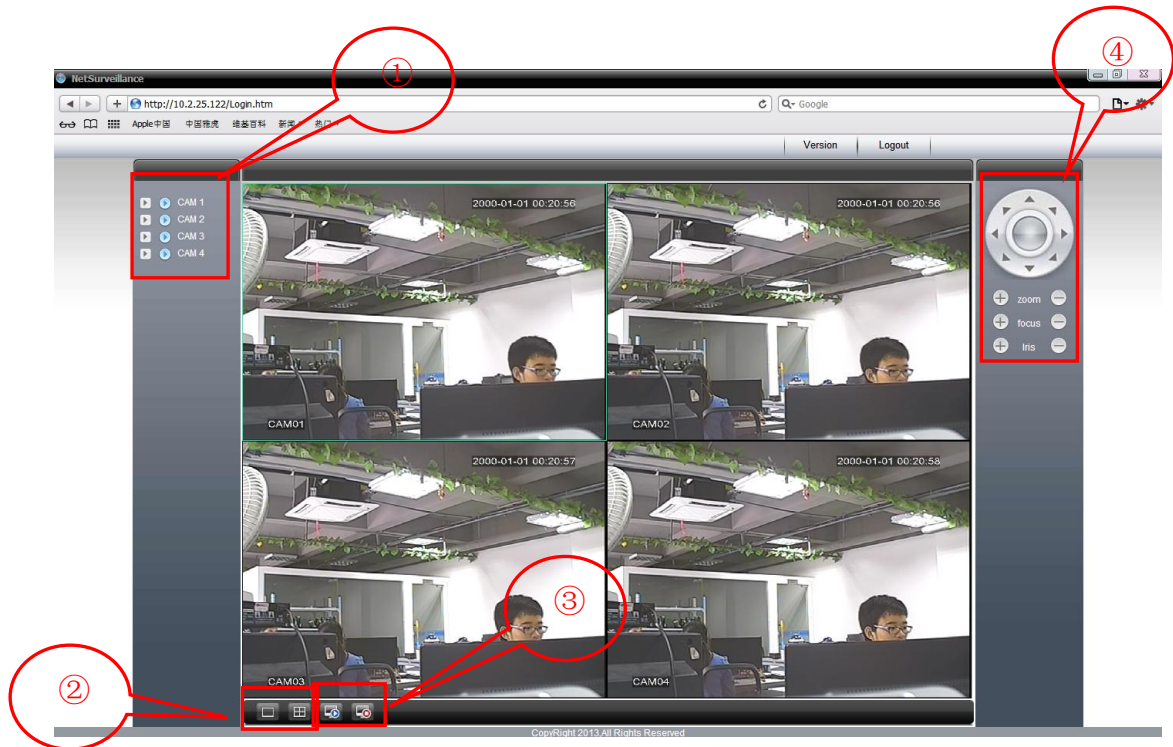

Enter user name and password, the interface will be as follows:

Select the main stream playback, main stream video will be played through the full channel;
 Select sub-stream playback, sub-stream video will be played through the full channel;

Main Stream video play as below:

Apple Browser Introduction

- ①—Monitoring Channel
- ③—Channel Playback Control

- ②— Monitoring Window Switch
- ④— PTZ Control

3.1 Monitoring Channel

Click  to get main stream video, control key displays as ;

Click  to get sub-stream video, control key displays as ;

3.2 Monitoring Window Switch

Single to multi-screen preview switch

3.3 Channel Playback Control

— Click full channel playback to get main stream or sub-stream video.