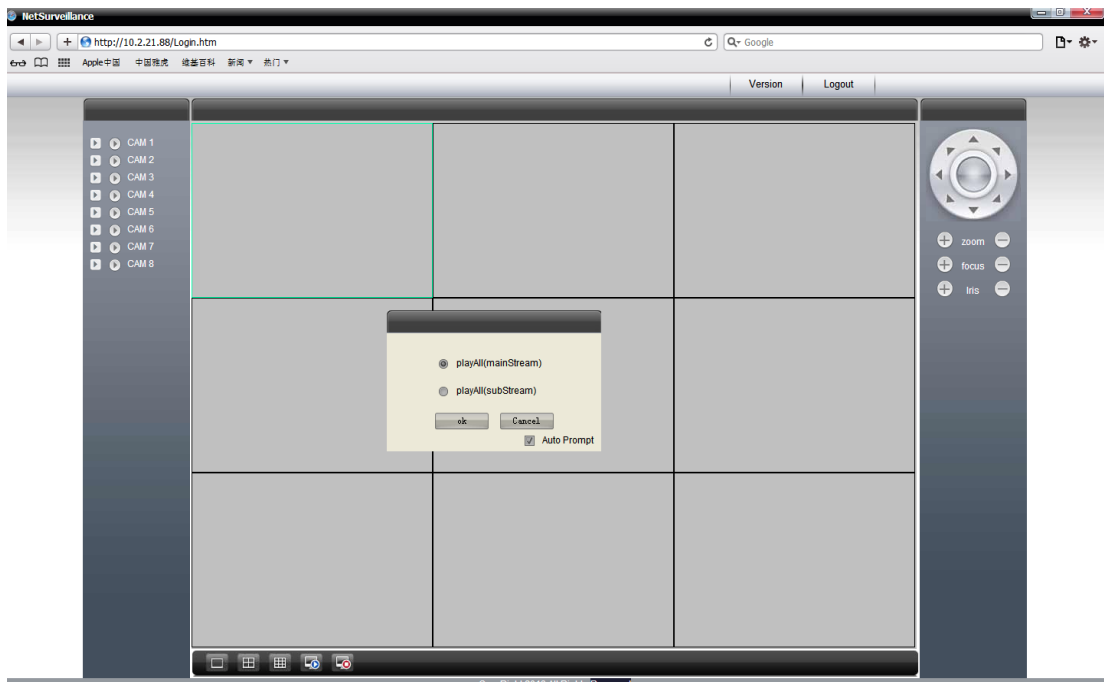

一 Apple Browser Installation

First, download `SafariSetup.exe`, double-click it to install, then install QuickTime player by

double-clicking `QuickTimeInstaller.exe`.

二 Apple Browser Login

After installing, double-click the apple browser shortcut `Safari` to login:

Enter user name and password, the interface will be as follows:

Select the main stream playback, main stream video will be played through the full channel;
 Select sub-stream playback, sub-stream video will be played through the full channel;

Main Stream video play as below:

Apple Browser Introduction

- ①—Monitoring Channel
- ③—Channel Playback Control

- ②— Monitoring Window Switch
- ④— PTZ Control

3.1 Monitoring Channel

Click  to get main stream video, control key displays as ;