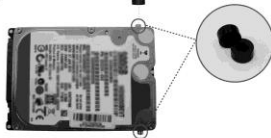

Assembly Guide

StreamVault™ Wireless 2.5" Drive Case CSVW25DC

Assembly

1

2

3

4

8