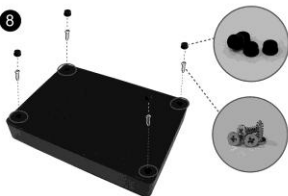

Assembly Guide

StreamVault™ Wireless 2.5" Drive Case CSVW25DC

Assembly

1

2

3

4

8