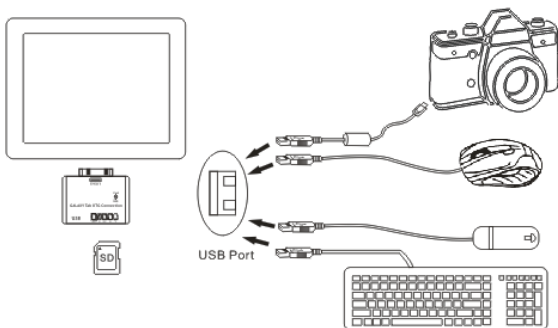

1. Packungsinhalt

Folgende Teile befinden sich in der Verpackung von Conceptronic Samsung tablet Combo Card Reader:

- Samsung tablet Combo Card Reader
- Multi language quick installation guide

2. Installation & Verwendung

Dieser Kartenleser hat drei Anschlüsse, einen USB-Port, einen SD(HC)/MS Duo/MMC/M2/T-Flash-Kartenschlitz..

- Schalten Sie Ihr GALAXY Tab ein.
- Schließen Sie Ihr GALAXY Tab an.

Wenn Sie eine Speicherkarte in den Speicherkartenschlitz stecken, wird die eingesteckte Karte erkannt und automatisch installiert.

***Viel Spaß mit Ihrem Samsung-Tablet-Kombikartenleser von
Conceptronic!***