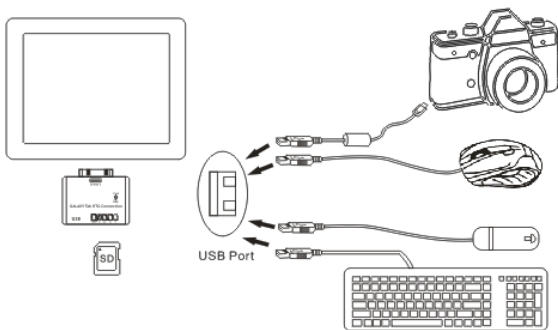

Multi Language Quick Guide

Samsung tablet Combo Card Reader

CCRSST

C05-116

1. Package contents

The following items are present in the package of the Conceptronic Samsung tablet Combo Card Reader:

- Samsung tablet Combo Card Reader
- Multi language quick installation guide

2. Installation & usage

This Card Reader has three connectors ,a USB Port ,an SD(HC),MS DUO,MMC,M2,T-Flash cards.

- Turn on your GALAXY Tab.
- Plug into your GALAXY Tab.

When you insert a memory card in a card slot the inserted card will be recognized and installed automatically.

2. Εγκατάσταση & χρήση

Αυτή η Μονάδα ανάγνωσης κάρτας έχει τρεις συνδετήρες, μία Θύρα USB , κάρτες SD(HC),MS DUO,MMC,M2,T-Flash.

- Ενεργοποιήστε το GALAXY Tab σας.
- Εισάγετε το GALAXY Tab σας.

Όταν εισάγετε μία κάρτα μνήμης σε μία υποδοχή κάρτας, η εισαχθείσα κάρτα θα αναγνωριστεί και θα εγκατασταθεί αυτόματα.

2. Instalação & Utilização

Este leitor de cartões tem três conectores, uma porta USB, cartões T-Flash, SD(HC), MS DUO, MMC, M2.

- Ligue o seu GALAXY Tab.
- Ligue-o ao seu GALAXY Tab.

Quando insere um cartão de memória na ranhura para cartões, o cartão inserido será reconhecido e instalado automaticamente.